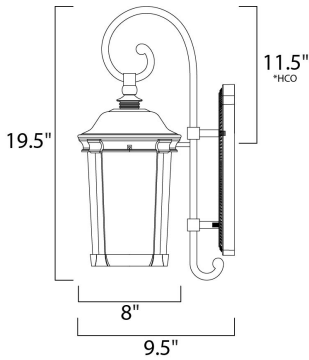

PRODUCT DESCRIPTION

MEASUREMENTS

DIMENSION : 8" W x 19.5" H x 9.5" Ext
BACK PLATE : 5" W x 10.5" H x 11.5" HCO
HANGING WEIGHT : 4.82 lb

LAMPING

INPUT VOLTAGE : 120V
LUMENS : 900 Rated (650 Del.)
BULB : 1 x 9W LED E26 Medium , 9W Total
BULB INCLUDED : (Included)
CRI : 90+ CRI
COLOR_TEMP : 3000K

FINISHES OPTION

Bronze (BZ)

GLASS

Frosted Seedy FS

MATERIAL

Die Cast Aluminum, Glass

RATINGS

cETLus
Wet Location
JA8 Bulb In

ADDITIONAL

RATED LIFE 25000 Hours
OPERATING TEMPERATURE:
-20°C (-4°F), 40°C (104°F)

Always consult a qualified electrician before installing any lighting product.